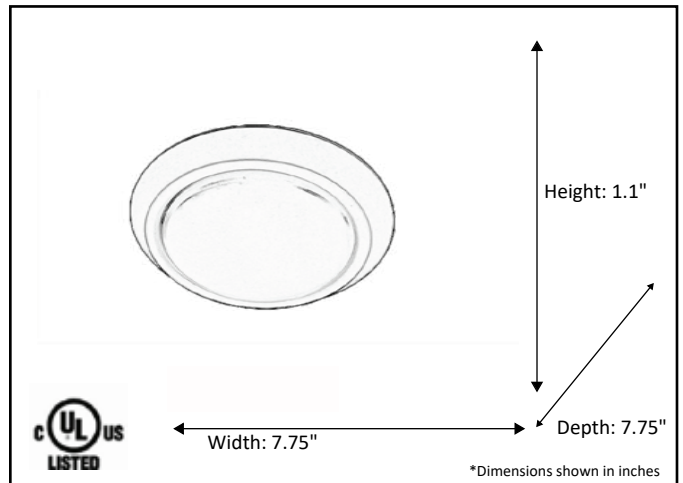

Model #	LED-DL56-WH(AC15W-3000K)
SKU	18128
Description	LED Ceiling Disk
Finish	White
Dimensions- HxWxD (Dimensions shown in inches)	1.1" x 7.75" x 7.75"
Lumens	1150Lm
Wattage	15W
CCT (Kelvin)	3000K
Dimmable	Yes
Rated Life Hours	15,000