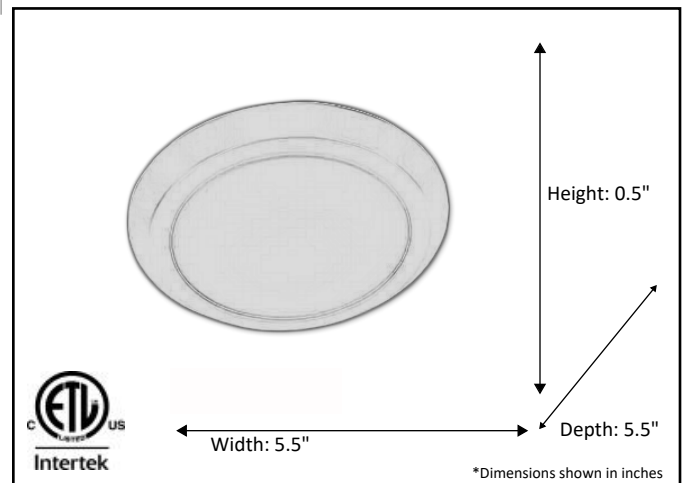

Model #	LED-DL412-WH(AC12W/3000K)
SKU	19277
Description	LED Ceiling Disk
Finish	White
Dimensions- HxWxD (Dimensions shown in inches)	0.5" x 5.5" x 5.5"
Lumens	810 Lm
Wattage	12W
CCT (Kelvin)	3000K
Dimmable	Yes
Rated Life Hours	15,000