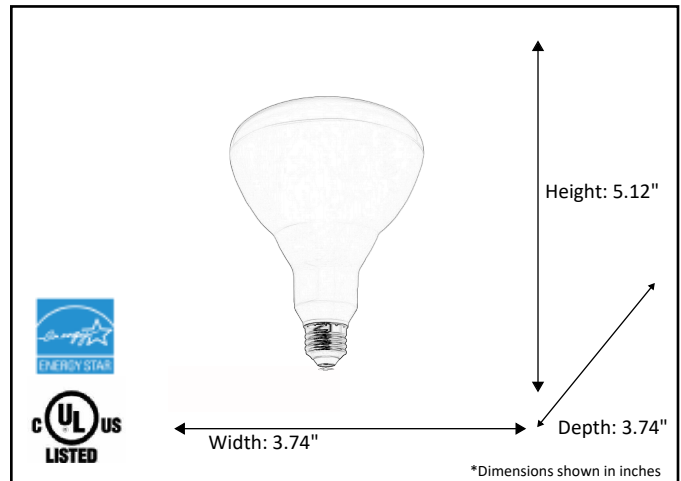

Model #	LED-BR40-3K
SKU	18860
Description	LED Lamp
Socket Base	Medium (E26)
Bulb Type	BR40-LED
Dimensions- HxWxD <small>(Dimensions shown in inches)</small>	5.12" x 3.74" x 3.74"
Lumens	1400 Lm
Wattage	11W
CCT	3000K
Incandescent Equivalent	75W
Dimmable	Yes
Rated Life Hours	15,000

Finish: White

ELECTRICAL REQUIREMENTS: Fixture requires a grounded electrical supply line of 120 volts AC.

INSTALLATION REQUIREMENTS: Fixture attaches to electrical junction box securely anchored in wall or ceiling.
All mounting hardware included.