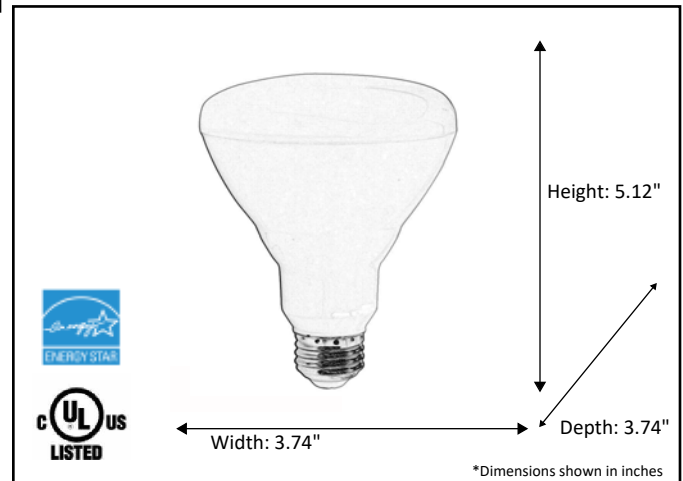

Model #	LED-BR30-3K
SKU	18857
Description	LED Lamp
Socket Base	Medium (E26)
Bulb Type	BR30-LED
Dimensions- HxWxD <small>(Dimensions shown in inches)</small>	5.12" x 3.74" x 3.74"
Lumens	850 Lm
Wattage	11W
CCT	3000K
Incandescent Equivalent	65W
Dimmable	Yes
Rated Life Hours	15,000

Finish: White

ELECTRICAL REQUIREMENTS: Fixture requires a grounded electrical supply line of 120 volts AC.

INSTALLATION REQUIREMENTS: Fixture attaches to electrical junction box securely anchored in wall or ceiling.
All mounting hardware included.