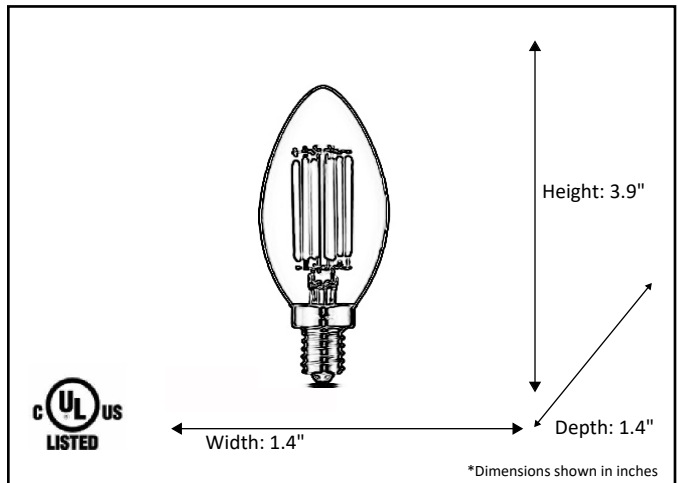

Model #	LED-B10-2700K
SKU	18866
Description	LED Lamp
Socket Base	Candle (E12)
Bulb Type	B10-LED
Dimensions- HxWxD <small>(Dimensions shown in inches)</small>	3.9" x 1.4" x 1.4"
Lumens	300 Lm
Wattage	4W
CCT	2700K
Incandescent Equivalent	25W
Dimmable	Yes
Rated Life Hours	15,000

ELECTRICAL REQUIREMENTS: Fixture requires a grounded electrical supply line of 120 volts AC.

INSTALLATION REQUIREMENTS: Fixture attaches to electrical junction box securely anchored in wall or ceiling.
All mounting hardware included.