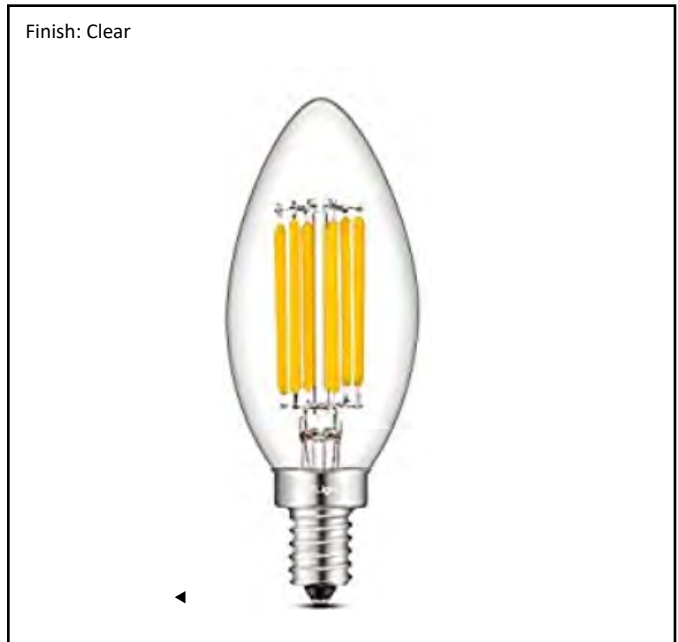

Model #	LED-B10-2700K
SKU	18866
Description	LED Lamp
Socket Base	Candle (E12)
Bulb Type	B10-LED
Dimensions- HxWxD <small>(Dimensions shown in inches)</small>	3.9" x 1.4" x 1.4"
Lumens	300 Lm
Wattage	4W
CCT	2700K
Incandescent Equivalent	25W
Dimmable	Yes
Rated Life Hours	15,000

ELECTRICAL REQUIREMENTS: Fixture requires a grounded electrical supply line of 120 volts AC.

INSTALLATION REQUIREMENTS: Fixture attaches to electrical junction box securely anchored in wall or ceiling.
All mounting hardware included.