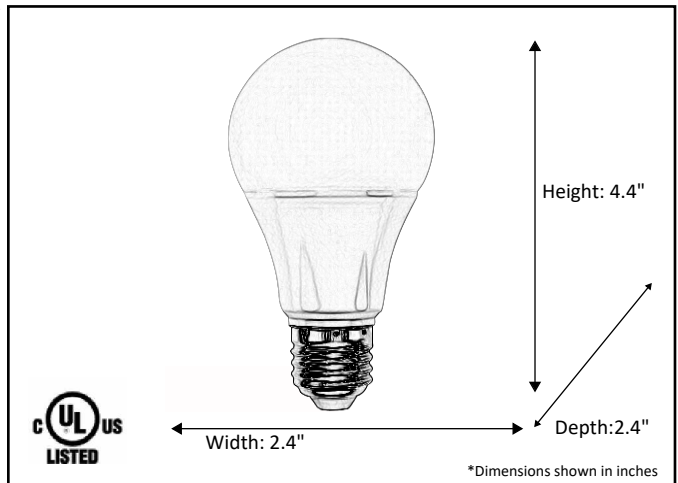

Model #	LED-A19N-3K
SKU	18986
Description	LED Lamp
Socket Base	Medium (E26)
Bulb Type	A19-LED
Dimensions- HxWxD <small>(Dimensions shown in inches)</small>	4.4" x 2.4" x 2.4"
Lumens	800 Lm
Wattage	9W
CCT	3000K
Incandescent Equivalent	60W
Dimmable	No
Rated Life Hours	15,000