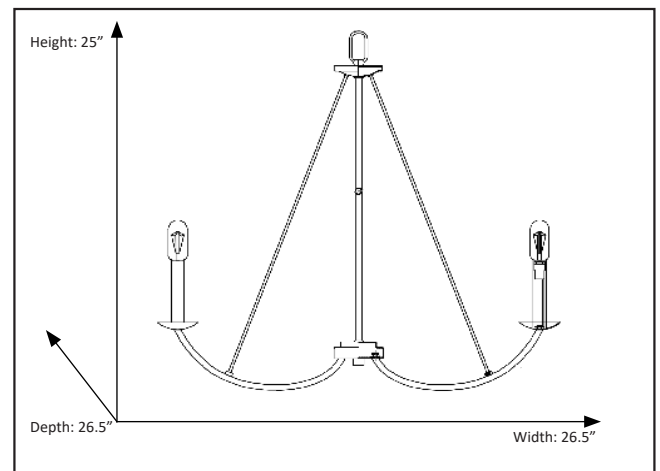

Kaila

6-Light Polished Nickel Chandelier

Description

The Kaila 6-light chandelier features a polished nickel finish and six exposed bulbs. This chandelier casts light evenly in all directions, and it is a great choice for a dining room or bedroom.

Features

Item Number	7-70004
Finish	Polished Nickel
Dimensions (HxWxD)	25" x 26.5" x 26.5"
Lamp Info	6 x 60W (E12)
Lamps Included	No

Electrical

Fixture requires a grounded electrical supply line to 120 volts AC.