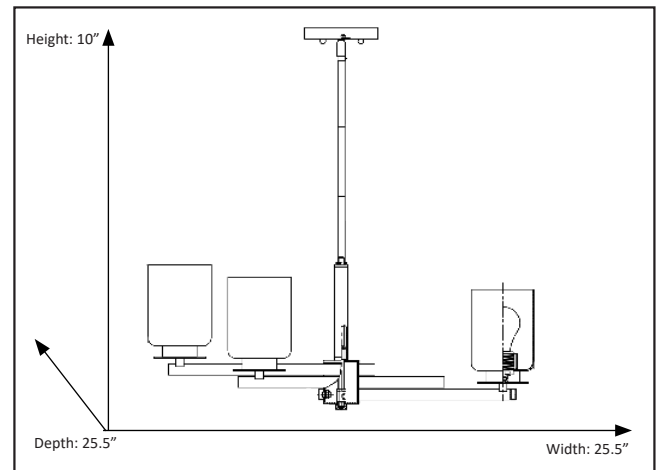

Features

Item Number	7-70007
Finish	Polished Nickel
Dimensions (HxWxD)	10" x 25.5" x 25.5"
Lamp Info	6 x 60W (E27)
Lamps Included	No

Electrical

Fixture requires a grounded electrical supply line to 120 volts AC.