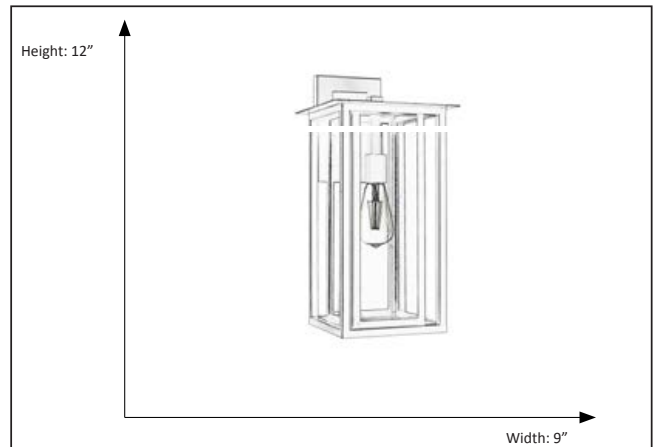

CL-3886-MB

Hanging Coach Light

Description

This exterior hanging light is sloped ceiling compatible and will suit the needs of your space. Perfect for porch, patio, gazebo, foyer, garage, hallway, and entryway

Features

Item Number	CL-3886-MB
Finish	Matte Black
Dimensions	12" x 9"
Lamp Info	1 x 60W (M)
Bulb Base	E26
ETL Listed	Wet Location
Glass	Clear

Electrical

Fixture requires a grounded electrical supply line to 120 volts AC.

Installation

Fixture attaches to electrical junction box securely anchored in wall or ceiling.
All mounting hardware included.