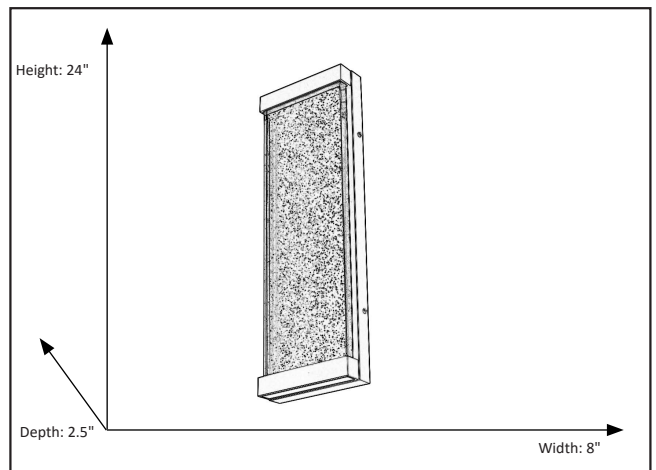

Priscu
LED Crystal Seeded Glass Coach Light

Description

Take your outdoor lighting to the next level with the Priscu coach light! This light features a matte black finish and an integrated LED bubble glass light

Features

Item Number	CL-8242-MB(22WLED4K)
Finish	Matte Black
Dimensions (HxWxD)	24" x 8" x 2.5"
Lamp Info	DC22W
Color Temp.	4000K

Electrical

Fixture requires a grounded electrical supply line to 120 volts AC.