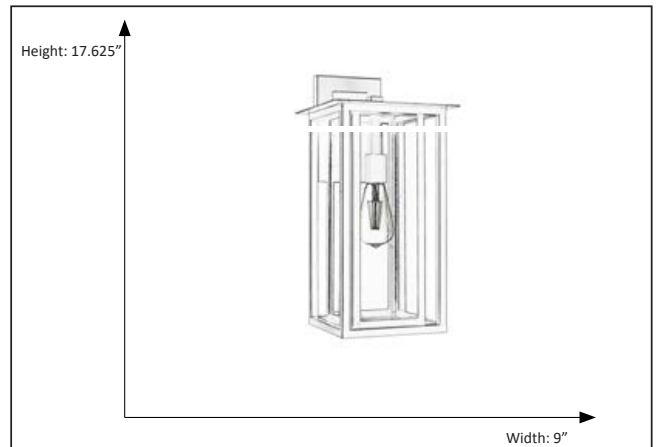

CL-3880-MB

Mare Medium Coach Light

Description

Neat and clean lines pair perfectly with a matte black finish to create a pleasing, industrial modern design. The light fixture comes with 2 separate frames, making it stable and durable with time. Paired with a clear glass shade it adds an elegant and modern appearance to your home.

Features

Item Number	CL-3880-MB
Finish	Matte Black
Dimensions	17.625" x 9" x 10"
Lamp Info	1 x 60W (M)
Bulb Base	E26
ETL Listed	Wet Location
Glass	Clear

Electrical

Fixture requires a grounded electrical supply line to 120 volts AC.

Installation

Fixture attaches to electrical junction box securely anchored in wall or ceiling.
All mounting hardware included.