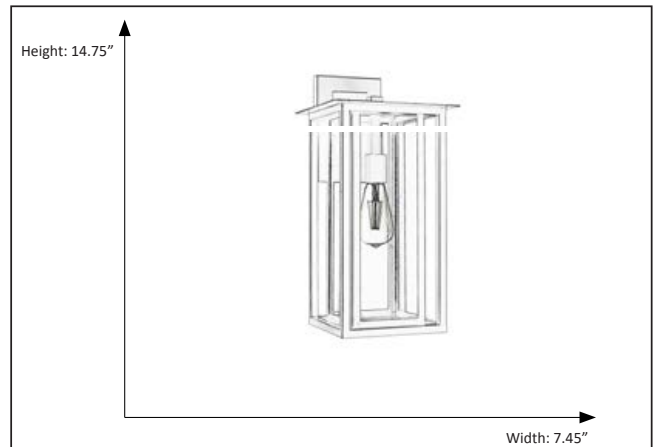

CL-3879-MB

Labo Small Coach Light

Description

Neat and clean lines pair perfectly with a matte black finish to create a pleasing, industrial modern design. The light fixture comes with 2 separate frames, making it stable and durable with time. Paired with a clear glass shade it adds an elegant and modern appearance to your home.

Features

Item Number	CL-3879-MB
Finish	Matte Black
Dimensions	14.75" x 7.45" x 8.5"
Lamp Info	1 x 60W (M)
Bulb Base	E26
ETL Listed	Wet Location
Glass	Clear

Electrical

Fixture requires a grounded electrical supply line to 120 volts AC.

Installation

Fixture attaches to electrical junction box securely anchored in wall or ceiling.
All mounting hardware included.