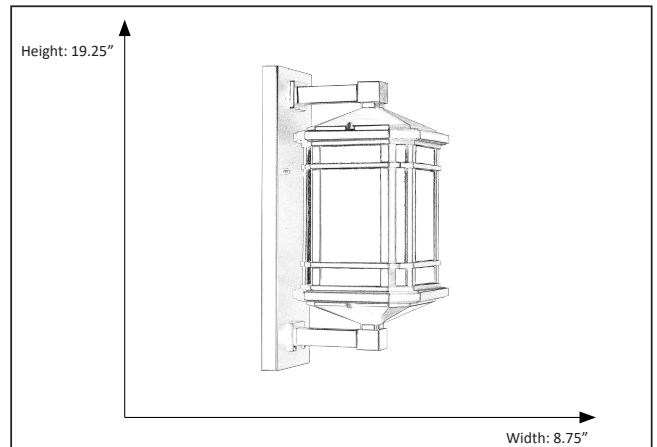

CL-2141-MB Large Coach Light

Description

This exterior light fixture wall mount is designed with a classic matte black finish. Ideal for outdoor lighting decoration, the outdoor wall lantern light can be used in multiple places such as a porch, garage, courtyard, garden, street, hallway, restaurant, or any other place where accent lighting is required.

Features

Item Number	CL-2141-MB
Finish	Matte Black
Dimensions	19.25" x 8.75"
Lamp Info	1 x 60W (M)
Bulb Base	E26
ETL Listed	Wet Location
Glass	Clear Seeded

Electrical

Fixture requires a grounded electrical supply line to 120 volts AC.