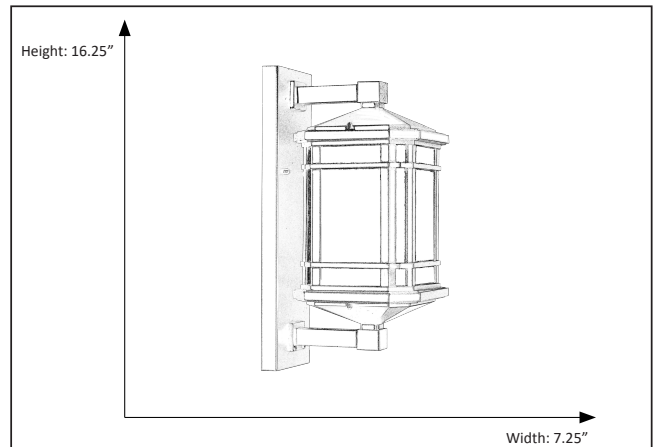

CL-2140-MB Medium Coach Light

Description

This exterior light fixture wall mount is designed with a classic matte black finish. Ideal for outdoor lighting decoration, the outdoor wall lantern light can be used in multiple places such as a porch, garage, courtyard, garden, street, hallway, restaurant, or any other place where accent lighting is required.

Features

Item Number	CL-2140-MB
Finish	Matte Black
Dimensions	16.25" x 7.25"
Lamp Info	1 x 60W (M)
Bulb Base	E26
ETL Listed	Wet Location
Glass	Clear Seeded

Electrical

Fixture requires a grounded electrical supply line to 120 volts AC.