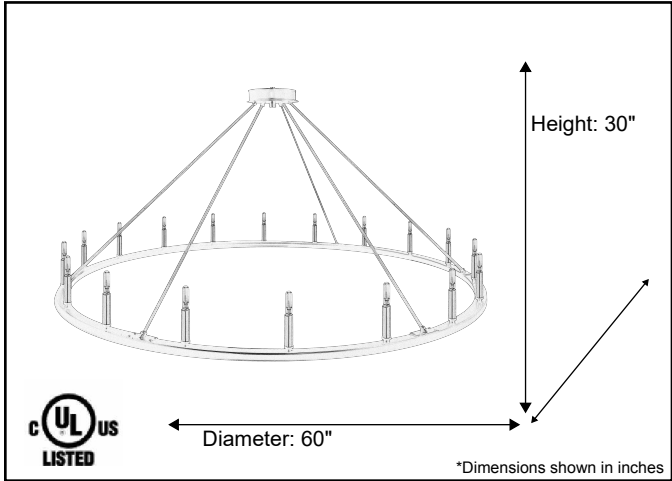

Model #	BAR-CH18-60-MB(E12)
SKU	20682
Adjustable Max Height	10' Chain; 12-36" Downrod
Description	Big 18 Bulb Ring Chandelier
Metal Finish	Matte Black
Bulbs Included	Yes
Dimensions	60" Diameter; 30" Ring Wire Height
Lamp Info	18 x 60W E12 (Candelabra)
Downrod/Base Sleeve Finishes (All Included): • Matte Black • Champagne Gold • Brushed Nickel	

Finish Shown: Matte Black/Champagne Gold

ELECTRICAL REQUIREMENTS: Fixture requires a grounded electrical supply line of 120 volts AC.

INSTALLATION REQUIREMENTS: Fixture attaches to electrical junction box securely anchored in wall or ceiling.
All mounting hardware included.

HOMEnhancements / 1505-A Kelly Blvd., Carrollton, TX. 75006

Product specifications subject to change without notice.

REFERENCE	QTY.	REMARKS	Project
			Location/Type
			Architect
			Engineer
			Contractor
			Submitted By: Date: