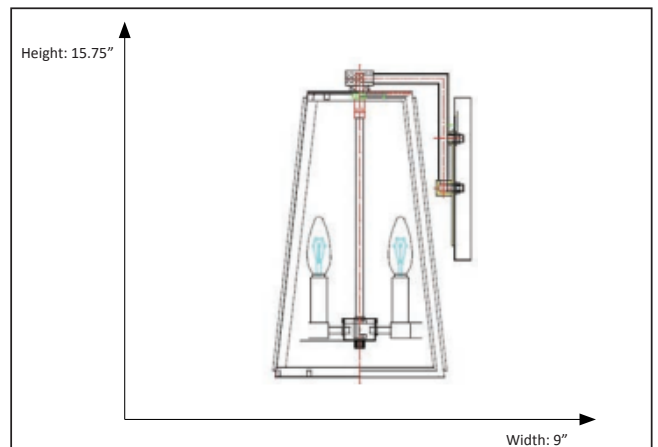

CL-8102-MB

Gilbert Medium Coach Light

Description

Crafted from high-quality metal in a matte black finish, this outdoor wall light features a trapezoidal frame and clear glass that elevates your current decor. A perfect combination of retro and stylish, this lantern adds a touch of classical flair to the exterior of your home.

Features

Item Number	CL-8102-MB
Finish	Matte Black
Dimensions	15.75" x 9" x 10.25"
Lamp Info	3 x 60W (C)
Bulb Base	E12
ETL Listed	Wet Location
Glass	Clear

Electrical

Fixture requires a grounded electrical supply line to 120 volts AC.

Installation

Fixture attaches to electrical junction box securely anchored in wall or ceiling.
All mounting hardware included.