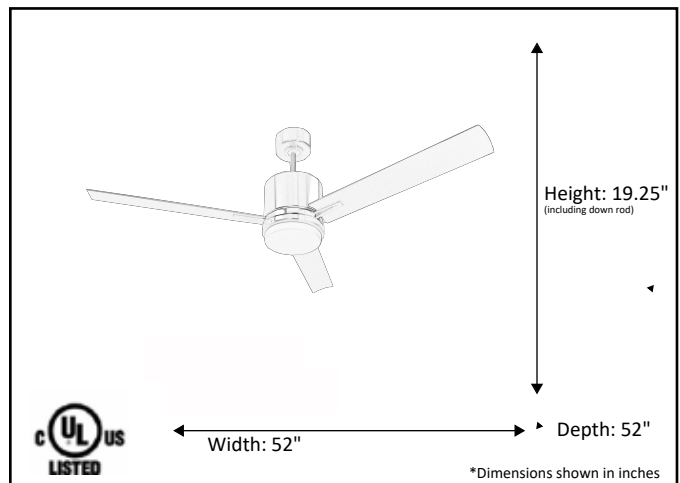

Model #	SUN352 WH3WH (WC-6-WH)
SKU	80205
Metal Finish	White
Blade Finish	White
Glass Finish	Frosted
Blade Span	52"
Motor Specs	153mm X 12mm
Wire Length (Shown in inches)	80"
Down Rod Included (Shown in inches)	4"
Blade Pitch	12 Degrees
Speed	3
Forward/Reverse	Yes
Airflow Average	4758
Power Use (Watts)	59.4
Airflow Efficiency (CFM/Watt)	80
Light Kit Included	Yes
Lamp Info	Integrated LED
Location Use	Indoor Only
Wall Control	WC-6-WH

ELECTRICAL REQUIREMENTS: Fixture requires a grounded electrical supply line of 120 volts AC.

INSTALLATION REQUIREMENTS: Fixture attaches to electrical junction box securely anchored in wall or ceiling.
All mounting hardware included.