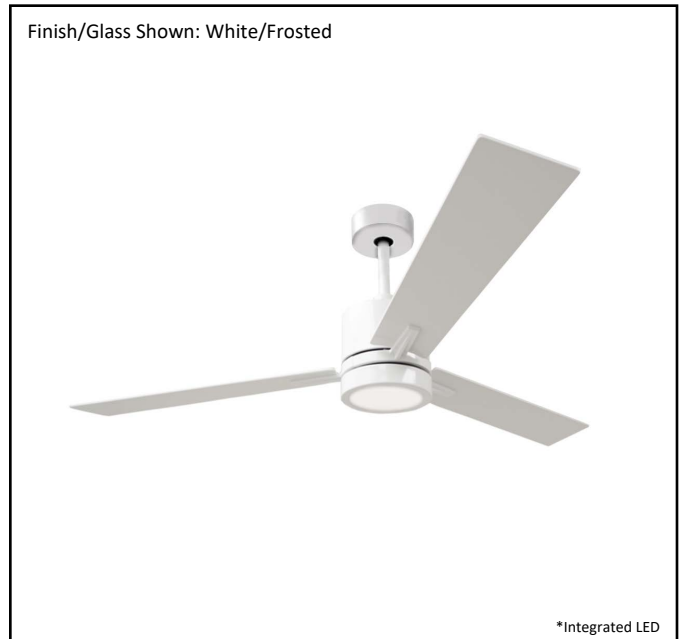

Model #	SUN352 WH3WH (WC-6-WH)
SKU	80205
Metal Finish	White
Blade Finish	White
Glass Finish	Frosted
Blade Span	52"
Motor Specs	153mm X 12mm
Wire Length (Shown in inches)	80"
Down Rod Included (Shown in inches)	4"
Blade Pitch	12 Degrees
Speed	3
Forward/Reverse	Yes
Airflow Average	4758
Power Use (Watts)	59.4
Airflow Efficiency (CFM/Watt)	80
Light Kit Included	Yes
Lamp Info	Integrated LED
Location Use	Indoor Only
Wall Control	WC-6-WH

ELECTRICAL REQUIREMENTS: Fixture requires a grounded electrical supply line of 120 volts AC.

INSTALLATION REQUIREMENTS: Fixture attaches to electrical junction box securely anchored in wall or ceiling.
All mounting hardware included.