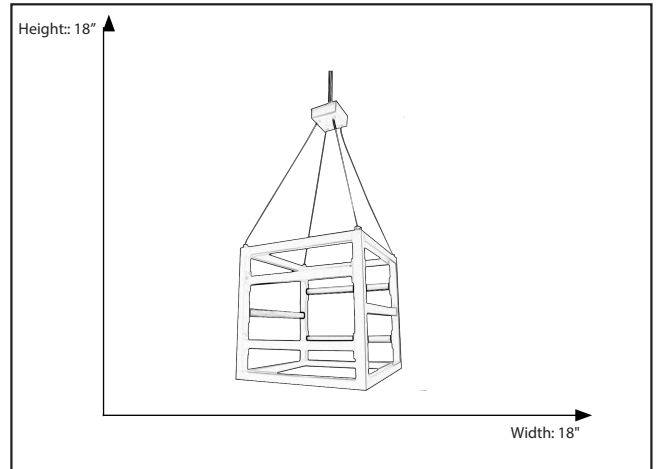

Features

Item Number	7-70280
Finish	Matte Black
Dimensions (HxW)	18" x 18"
Lamp Info	Integrated LED
Color Temperature	4000 K

Electrical

Fixture requires a grounded electrical supply line to 120 volts AC.