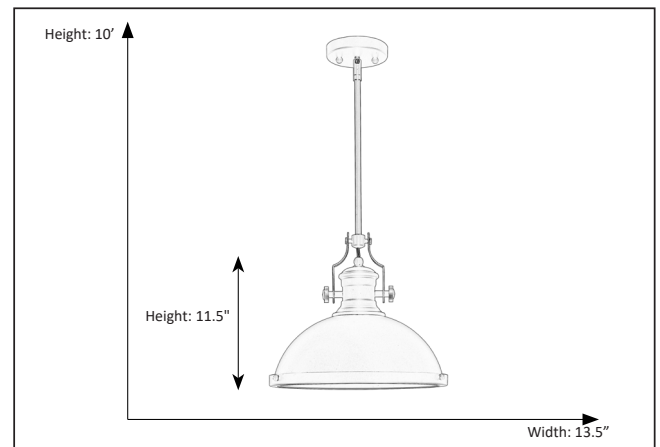

Alix-PN

1-Light Large Metal Shade Pendant

Bottom View

Description

The Vivio Lighting one light Alix indoor pendant in matte black finish provides abundant light to your home, while adding style and interest. This pendant is perfect for kitchen islands, bars and more. The Alix collection features detailing appropriate for contemporary or transitional decors. The pendant is also available in polished nickel finish.

Feature

| | |
|----------------------|-------------------|
| Item Number | 7-70043 |
| Finish | Matte Black |
| Lamp Info | 1 x E26 |
| Shade Dimensions | 11.5"H x 13.5"W x |
| Structure Dimensions | 10 Feet |
| Item Weight | 7.48 Lb |
| Shipped Weight | 8.48 Lb |
| Location | Indoor |