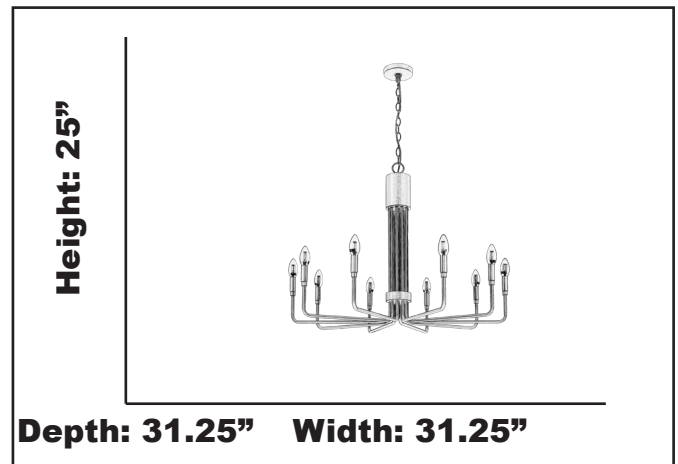

Alph

Vivio Alph 10-Light Flat Bottom Chandelier

Features

Item Number	7-70574
Finish	Brushed Nickel
Dimensions	25" H x 31.25" W
Lamp Info	10 x E12
Location	Dry
Material	Steel

Electrical

Fixture requires a grounded electrical supply line to 120 volts AC.

Installation

Fixture attaches to electrical junction box securely anchored in wall or ceiling. All mounting hardware included.