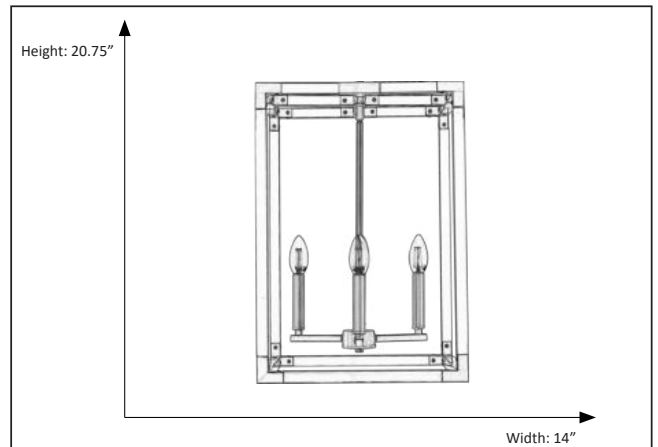

7-70559

Neva 4-Light Lantern Acrylic Pendant Light

Description

This distinctive 4-light geometric pendant offers a modern twist on modern lantern style. It featured metal and clear acrylic look, with cross shape and matte black candle light base.

Features

Item Number	7-70559
Finish	Matte Black
Dimensions	20.75"H x 14"W
Lamp Info	4 x 60W (C)
Bulb Base	E12
ETL Listed	Dry Location
Location	Indoor

Electrical

Fixture requires a grounded electrical supply line to 120 volts AC.