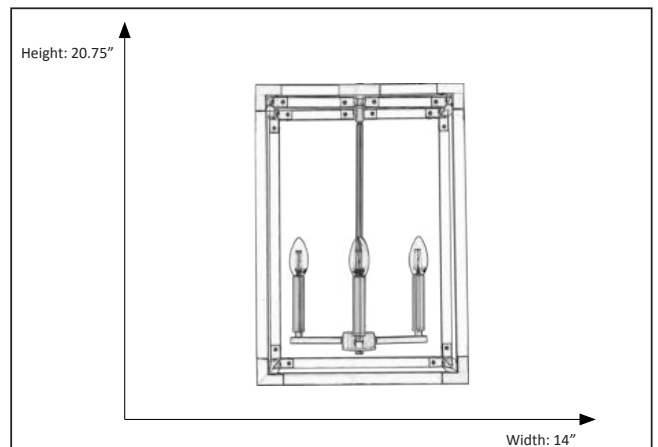

7-70556

Neva 4-Light Lantern Acrylic Pendant Light

Description

This distinctive 4-light geometric pendant offers a modern twist on modern lantern style. It features metal and clear acrylic look, with cross shape and matte gold candle light base.

Features

Item Number	7-70556
Finish	Matte Gold
Dimensions	20.75"H x 14"W
Lamp Info	4 x 60W (C)
Bulb Base	E12
ETL Listed	Dry Location
Location	Indoor

Electrical

Fixture requires a grounded electrical supply line to 120 volts AC.