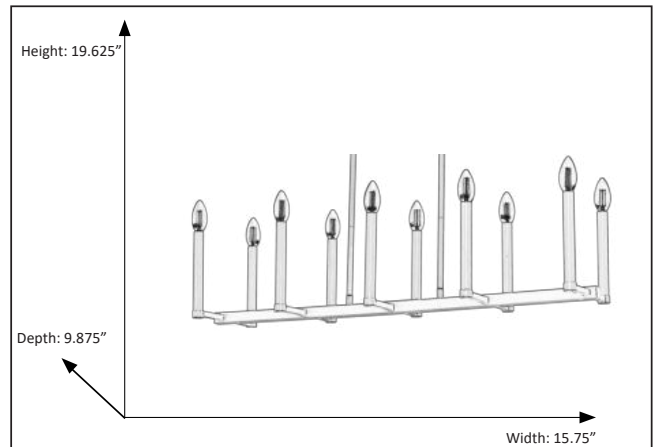

7-70535

Kosi 10-Light Candelabra Island Pendant

Description

This 10-light linear pendant creates a bright focal point in your kitchen or dining room. The pendant lights are loved for their ability to create an eye-catching cluster over a kitchen island or dining table with its clean yet elegant design.

Features

Item Number	7-70535
Finish	Champagne Gold
Dimensions	7.875"H x 35.375"W x 9.875"D
Lamp Info	10 x 60W (C)
Bulb Base	E12
ETL Listed	Dry Location
Location	Indoor
Down Rod Length	6 x 12" Rods + 2 x 6" Rod (threaded)