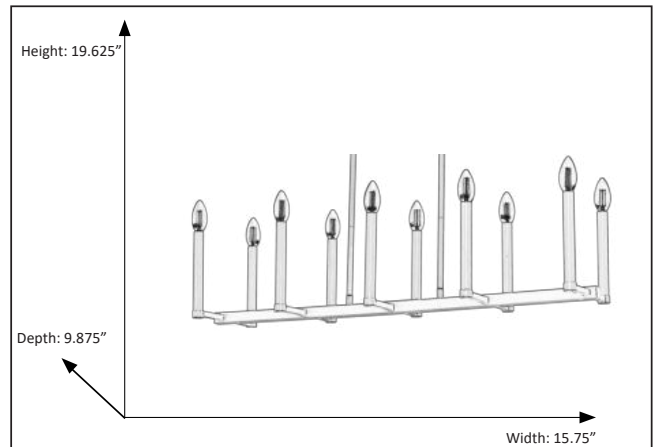

7-70532

Kosi 10-Light Candelabra Island Pendant

Description

This 10-light linear pendant creates a bright focal point in your kitchen or dining room. The pendant lights are loved for their ability to create an eye-catching cluster over a kitchen island or dining table with its clean yet elegant design.

Features

Item Number	7-70532
Finish	Matte Black
Dimensions	7.875"H x 35.375"W x 9.875"D
Lamp Info	10 x 60W (C)
Bulb Base	E12
ETL Listed	Dry Location
Location	Indoor
Down Rod Length	6 x 12" Rods + 2 x 6" Rod (threaded)