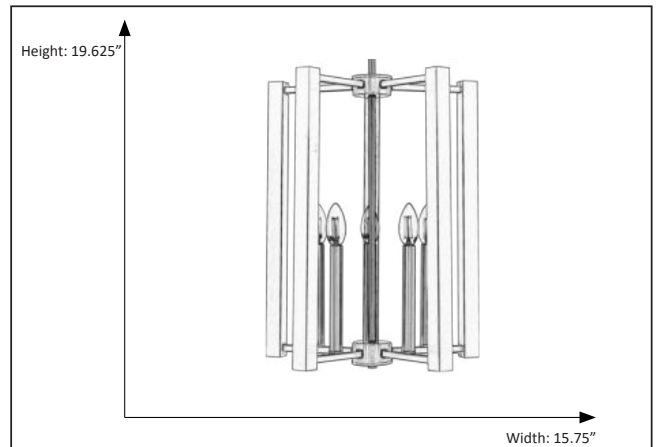

7-70526

Samara 5-Light Pendant Light

Description

A stylish metal frame highlights modern contemporary and urban industrial style in this 5-light unique rectangle pendant light. Matte Black finish complementing a variety of interior styles, add a touch of luxurious elegance to any of the room decor.

Features

Item Number	7-70526
Finish	Champagne Gold
Dimensions	19.625"H x 15.75"W
Lamp Info	5 x 60W (C)
Bulb Base	E12
ETL Listed	Dry Location
Location	Indoor
Down Rod Length	4 x 12" Rods + 1 x 6" Rod (threaded)