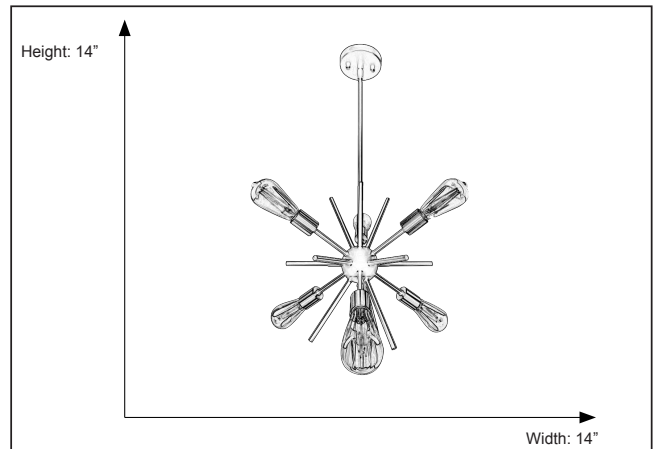

7-70517

Sputnik 6-Light 14" Chandelier

Description

The Sputnik 6-Light 14" Chandelier features a matte black/ brushed nickel finish and is ideal for any modern setting.

Features

Item Number	7-70517
Finish	Matte Black/Brushed Nickel
Dimensions	14"H x 14"W
Lamp Info	6 x 60W(M)
Bulb Base	E26 (M)
ETL Listed	Dry Location
Location	Indoor

Electrical

Fixture requires a grounded electrical supply line to 120 volts AC.

Installation

Fixture attaches to electrical junction box securely anchored in wall. All mounting hardware included.