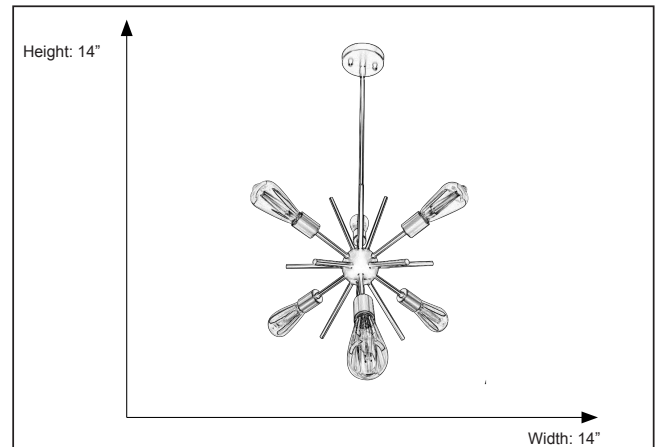

7-70514

Sputnik 6-Light 14" Chandelier

Description

The Sputnik 6-Light 14" Chandelier features a matte black/ matte gold finish and is ideal for any modern setting.

Features

Item Number	7-70514
Finish	Matte Black/Matte Gold
Dimensions	14"H x 14"W
Lamp Info	6 x 60W(M)
Bulb Base	E26 (M)
ETL Listed	Dry Location
Location	Indoor

Electrical

Fixture requires a grounded electrical supply line to 120 volts AC.

Installation

Fixture attaches to electrical junction box securely anchored in wall. All mounting hardware included.