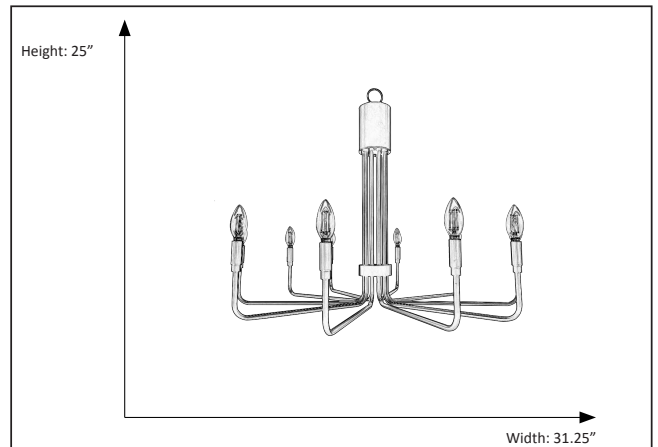

7-70511

Alph 10-Light Flat Bottom Chandelier

Description

The Alph 10-light chandelier brightens and accentuates a space without visually overpowering it. This clean, airy silhouette tastefully simple fixture is the perfect fit for any room in your house.

Features

Item Number	7-70511
Finish	Champagne Gold
Dimensions	25"H x 31.25"W
Lamp Info	10 x 60W (C)
Bulb Base	E12
ETL Listed	Dry Location
Location	Indoor

Electrical

Fixture requires a grounded electrical supply line to 120 volts AC.

Installation

Fixture attaches to electrical junction box securely anchored in wall or ceiling.
All mounting hardware included.