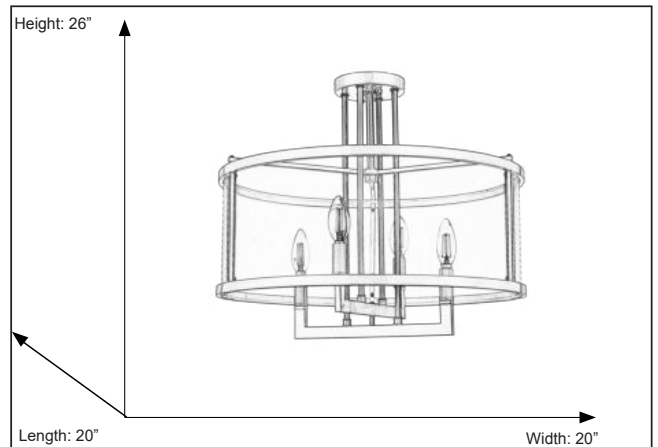

## 7-70496

Ravenna 4-Light Clear Acrylic Semi Flush Mount

### Description

The Vivio Lighting 4-Light Semi-Flush Mount is a beautiful contemporary light to greet in the entryway of a house.

### Features

Item Number	7-70496
Finish	Matte Black
Dimensions	26" Height x 20" Width
Lamp Info	4 x 60W
Bulb Base	E12 (Candelabra)
ETL Listed	Dry Rated
Location	Indoor