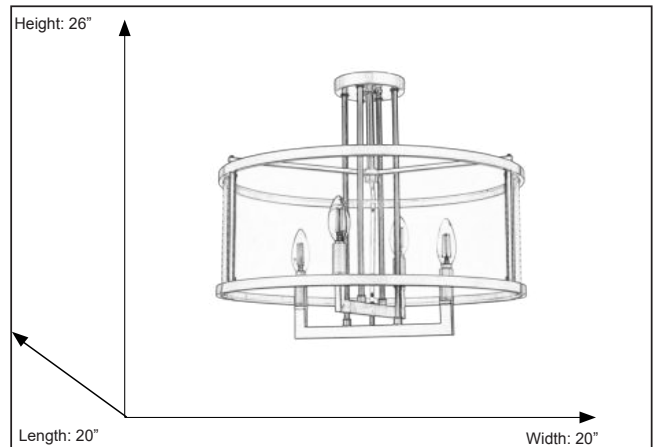

7-70493

Ravenna 4-Light Clear Acrylic Semi Flush Mount

Description

The Vivio Lighting 4-Light Semi-Flush Mount is a beautiful contemporary light to greet in the entryway of a house.

Features

| | |
|-------------|------------------------|
| Item Number | 7-70493 |
| Finish | Brushed Nickel |
| Dimensions | 26" Height x 20" Width |
| Lamp Info | 4 x 60W |
| Bulb Base | E12 (Candelabra) |
| ETL Listed | Dry Rated |
| Location | Indoor |

Electrical

Fixture requires a grounded electrical supply line to 120 volts AC.

Installation

Fixture attaches to electrical junction box securely anchored in wall. All mounting hardware included.