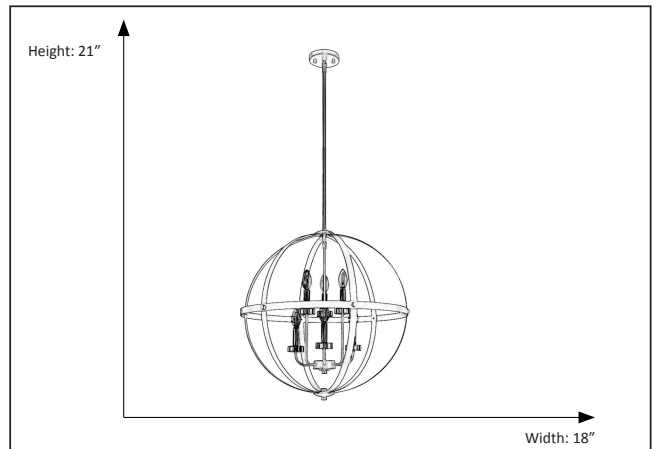

7-70490

6-Light Aura Sphere

Description

The Aura strap steel lights give foyer lights a more contemporary look. These lights feature a matte black finish and removable candle bases in matte black, brushed nickel, and champagne gold for a fully customizable look.

Features

Item Number	7-70490
Finish	Matte Black
Dimensions	27"H x 24"W
Lamp Info	6 x 60W
Bulb Base	E12 (C)
ETL Listed	Dry Location
Location	Indoor

Electrical

Fixture requires a grounded electrical supply line to 120 volts AC.