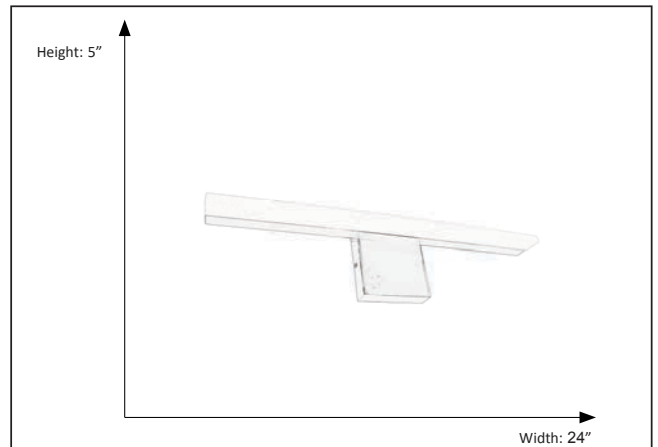

7-70481

24" LED Strip Vanity

Description

The 24" vanity is a very modern piece with integrated LED .

Features

Item Number	7-70481
Finish	Brushed Nickel
Dimensions (HxWxE)	5" x 24" x 3.625"
Lamp Info	3000K Integrated LED
Description	20W Bar Vanity LED

Electrical

Fixture requires a grounded electrical supply line to 120 volts AC.

Installation

Fixture attaches to electrical junction box securely anchored in wall or ceiling.
All mounting hardware included.