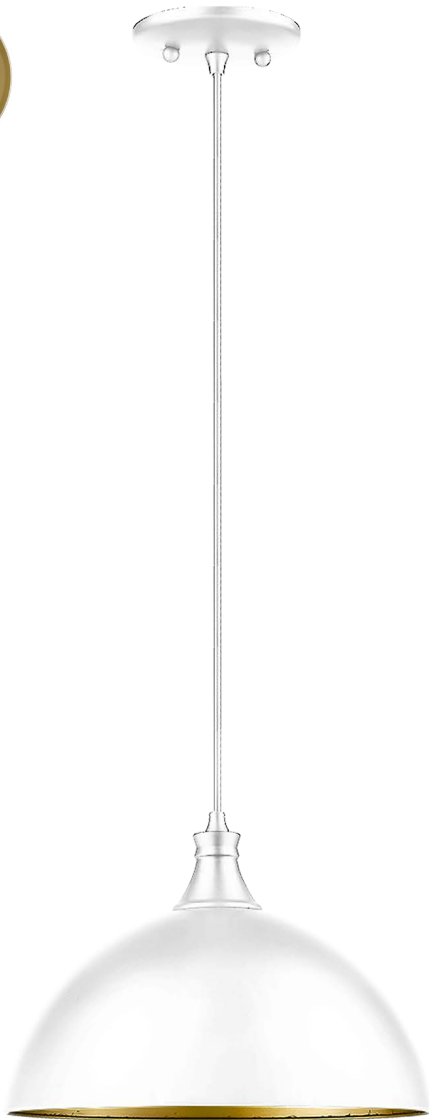

MIA

1-Light 12" Metal Shade Corded Pendant

Bottom View

Description

Create a striking focal point with our contemporary ceiling pendant light. This stunning pendant features a white finish on the outside and a matte gold finish on the inside for a lovely warm glow. It looks great lit or unlit. The MIA is ideal in kitchens, islands, dining rooms, hallways or living rooms. They look great on their own and also in sets of 2s or 3s. The MIA is conveniently sized for interior design purposes, and works well with both traditional and modern schemes.

Features

Item Number	7-70478
Finish	White/Champagne Gold
Dimensions	8.5"H x 12"W x 12"D
Family	Mia
Lamping Info	1 x E27
Bulb Base	Medium
Location	Indoor

Electrical

Fixture requires a grounded electrical supply line to 120 volts AC.