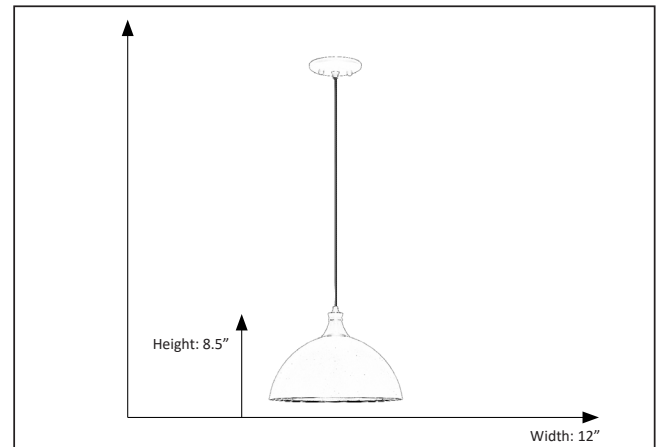

MIA

1-Light 12" Metal Shade Corded Pendant

Bottom View

Description

Create a striking focal point with our contemporary ceiling pendant light. This stunning pendant features a white finish on the outside and a matte gold finish on the inside for a lovely warm glow. It looks great lit or unlit. The MIA is ideal in kitchens, islands, dining rooms, hallways or living rooms. They look great on their own and also in sets of 2s or 3s. The MIA is conveniently sized for interior design purposes, and works well with both traditional and modern schemes.

Features

Item Number	7-70478
Finish	White/Champagne Gold
Dimensions	8.5"H x 12"W x 12"D
Family	Mia
Lamping Info	1 x E27
Bulb Base	Medium
Location	Indoor

Electrical

Fixture requires a grounded electrical supply line to 120 volts AC.