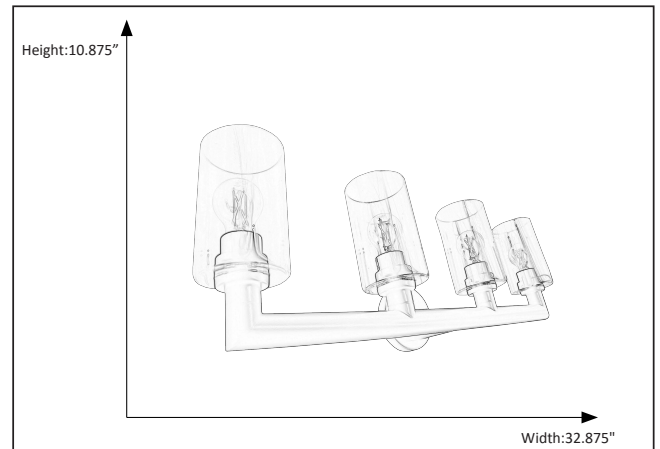

7-70475

Vivio Yarra 4-Light Matte Black Vanity

Description

Vivio Yarra 4-Light Vanity declares your refined industrial style. It features a clear cylinder glass and the pipe-look matte black body is a perfect choice for any contemporary bath or vanity.

Features

Item Number	7-70475
Finish	Matte Black
Dimensions	10.875"H x 32.875"W
Lamp Info	4 x 60W (M)
Bulb Base	E26(Medium)
ETL Listed	Dry Location
Glass	Clear

Electrical

Fixture requires a grounded electrical supply line to 120 volts AC.

Installation

Fixture attaches to electrical junction box securely anchored in wall or ceiling.
All mounting hardware included.