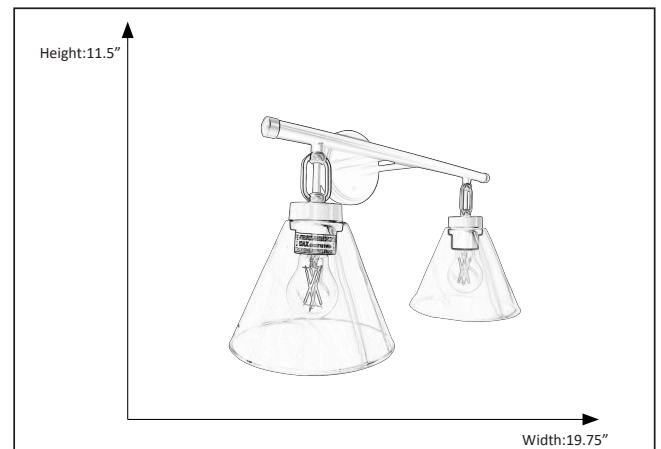

### 2-Light Siene Two-Toned Vanity

#### Features

Item Number	7-70457
Finish	Matte Black/Champagne Gold
Dimensions	11.5"H x 19.75"W
Lamp Info	2 x 60W (M)
Bulb Base	E26(Medium)
ETL Listed	Dry Location
Glass	Clear