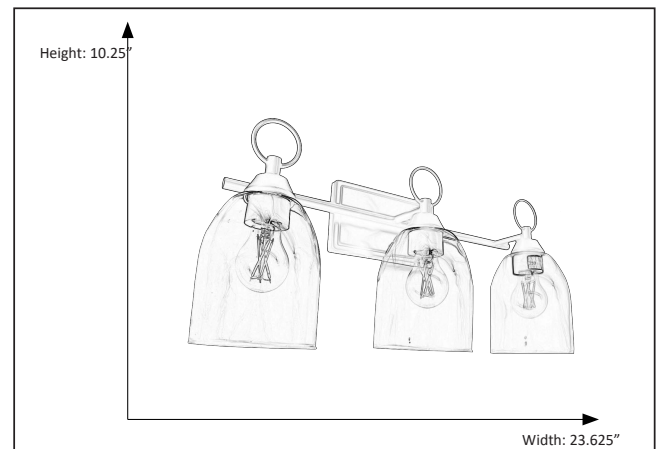

7-70445

Vivio Rhine 3-Light Vanity

Description

Clean and classic with an industrial edge, this 3 light vanity features modern shaped thick wine-glass shape clear glass beneath industrial inspired hardware in matte black finish. Create a contemporary feel for your home decor.

Features

Item Number	7-70445
Finish	Matte Black
Dimensions	10.25"H x 23.625"W
Bulb Quantity	3
Bulb Base	E26 (Medium)
ETL Listed	Dry Location
Glass	Clear

Electrical

Fixture requires a grounded electrical supply line to 120 volts AC.

Installation

Fixture attaches to electrical junction box securely anchored in wall or ceiling.
All mounting hardware included.