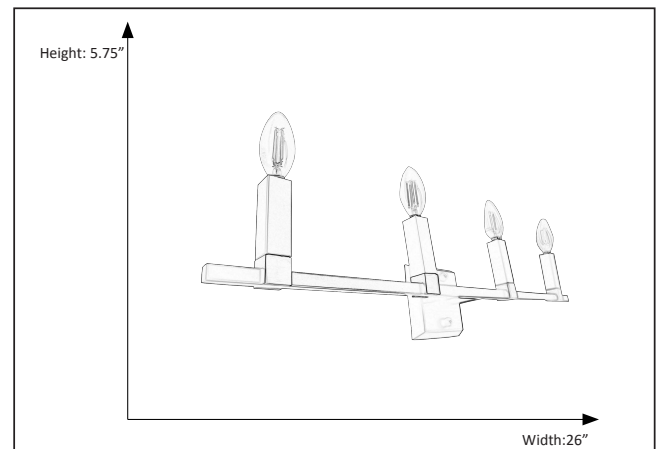

7-70442

Maroni 4-Light Wall Sconce/Vanity

Description

The straight, clean contemporary lines of Vivio Maroni 4-Light Wall Sconce/Vanity features a clear glass and the Matte Black and Brush Nickel Body is a perfect choice for any modern bath or vanity.

Features

Item Number	7-70442
Finish	Matte Black/Brushed Nickel
Dimensions	5.75"H x 26"W
Bulb Quantity	4
Bulb Base	E12 (Candleabra)
ETL Listed	Dry Location
Material	Steel

Electrical

Fixture requires a grounded electrical supply line to 120 volts AC.