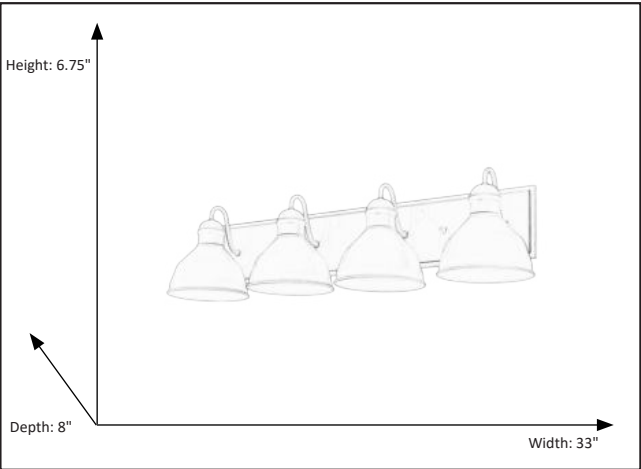

Gia
4-Light Sconce/Vanity

Description

The Gia collection is modern style with an industrial feel. It will transform the look of your room with these classic, vintage-inspired fixtures.

Features

Item Number	7-70424
Finish	Glossy Black
Dimensions (HxWxD)	6.75" x 33" x 8"
Lamp Info	4 x 60W (E26)
Lamps Included	No