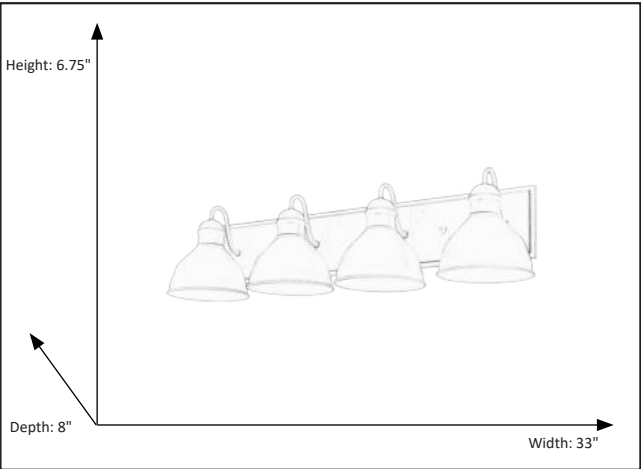

Gia
4-Light Sconce/Vanity

Description

The Gia collection is modern style with an industrial feel. It will transform the look of your room with these classic, vintage-inspired fixtures.

Features

Item Number	7-70418
Finish	Glossy White
Dimensions (HxWxD)	6.75" x 33" x 8"
Lamp Info	4 x 60W (E26)
Lamps Included	No