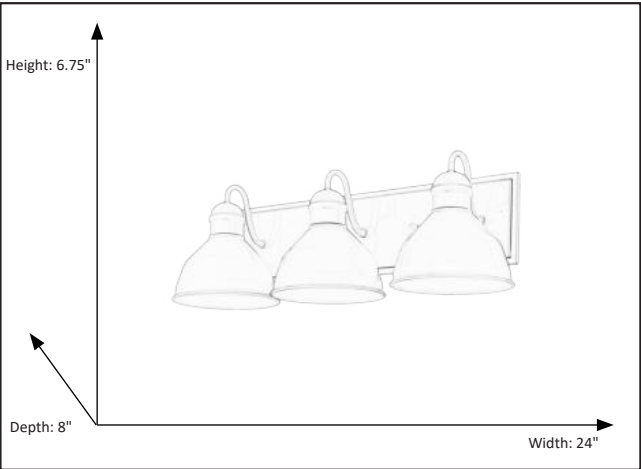

**Gia**  
3-Light Sconce/Vanity

**Description**

The Gia collection is modern style with an industrial feel. It will transform the look of your room with these classic, vintage-inspired fixtures.

**Features**

Item Number	7-70415
Finish	Glossy White
Dimensions (HxWxD)	6.75" x 24" x 8"
Lamp Info	3 x 60W (E26)
Lamps Included	No

**Electrical**

Fixture requires a grounded electrical supply line to 120 volts AC.

**Installation**