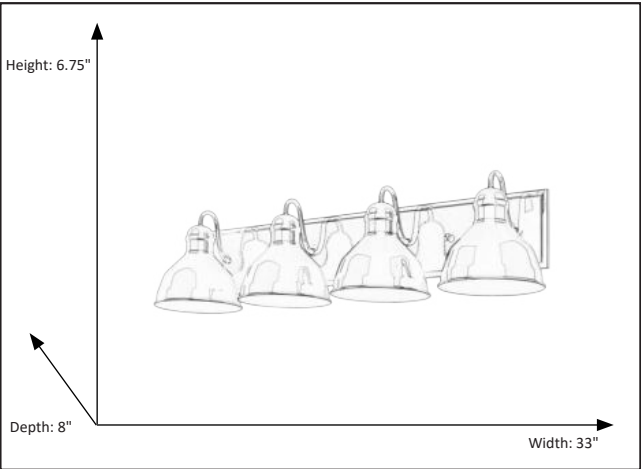

Gia
4-Light Sconce/Vanity

Description

The Gia collection is modern style with an industrial feel. It will transform the look of your room with these classic, vintage-inspired fixtures.

Features

Item Number	7-70412
Finish	Glossy Red
Dimensions (HxWxD)	6.75" x 33" x 8"
Lamp Info	4 x 60W (E26)
Lamps Included	No