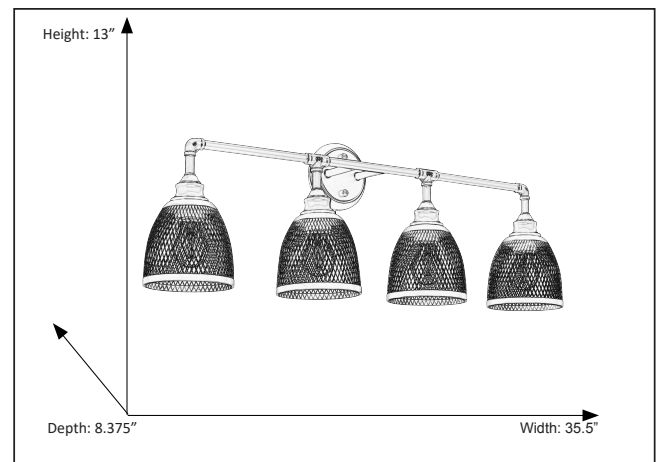

AMARA

4-Light Matte Black Vanity

Description

The Amara vanity light features mesh shades and a matte black metal frame. This vanity can be used for bathroom vanity lighting and offers reliable illumination with an industrial design. This model uses (4) 60 watt medium base bulbs. For even brighter lighting, try using one of our LED replacement bulbs. The clean lines of the frame add interest while the mesh shades give a unique look to the light, enhancing many spaces. The Amara is conveniently sized for interior design purposes and works well with both industrial and modern schemes.

Features

Item Number	7-70403
Family	Amara
Finish	Matte Black
Dimensions (HxWxD)	13"H x 35.5"W x 8.375"D
Lamp Info	1 x E26
Lamp Base	Medium
Location Rating	Damp Rated

Electrical

Fixture requires a grounded electrical supply line to 120 volts AC.