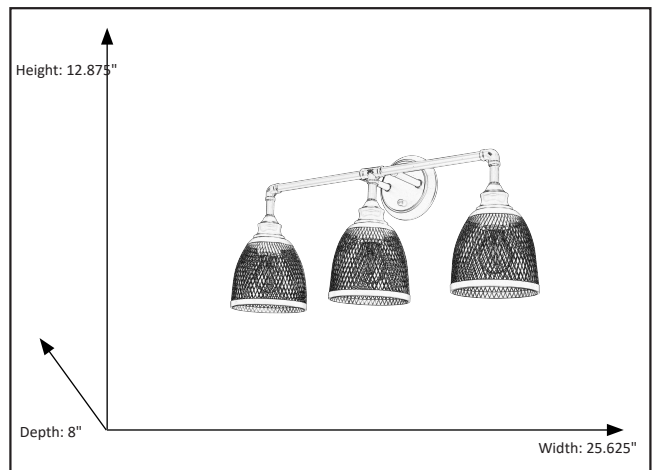

Amara

3-Light Sconce/Vanity

Description

The 3-light modern-industrial style with enduring appeal. Our sconce features a distinctive industrial look with its metal mesh shade in the simple form.

Features

Item Number	7-70400
Finish	Brushed Nickel
Dimensions (HxWxD)	12.875" x 25.625" x 8"
Lamp Info	3 x 60W (E26)
Lamps Included	No

Electrical

Fixture requires a grounded electrical supply line to 120 volts AC.

Installation

Fixture attaches to electrical junction box securely anchored in wall or ceiling. All mounting hardware included.