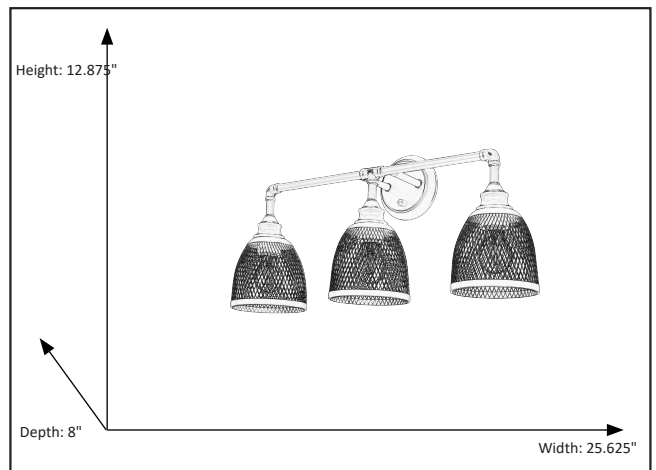

Amara

3-Light Sconce/Vanity

Description

The 3-light modern-industrial style with enduring appeal. Our sconce features a distinctive industrial look with its metal mesh shade in the simple form.

Features

Item Number	7-70397
Finish	Matte Black
Dimensions (HxWxD)	12.875" x 25.625" x 8"
Lamp Info	3 x 60W (E26)
Lamps Included	No

Electrical

Fixture requires a grounded electrical supply line to 120 volts AC.

Installation

Fixture attaches to electrical junction box securely anchored in wall or ceiling. All mounting hardware included.