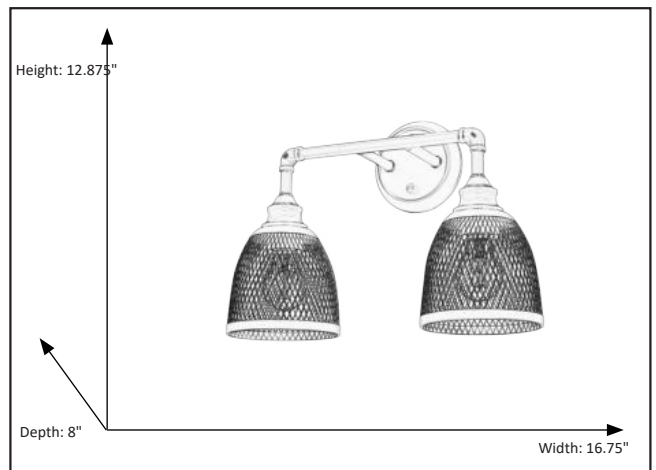

Amara

2-Light Sconce/Vanity

Description

The 2-light modern-industrial style with enduring appeal. Our sconce features a distinctive industrial look with its metal mesh shade in the simple form.

Features

Item Number	7-70394
Finish	Nickel
Dimensions (HxWxD)	12.875" x 16.75" x 8"
Lamp Info	2 x 60W (E26)
Lamps Included	No

Electrical

Fixture requires a grounded electrical supply line to 120 volts AC.

Installation

Fixture attaches to electrical junction box securely anchored in wall or ceiling. All mounting hardware included.