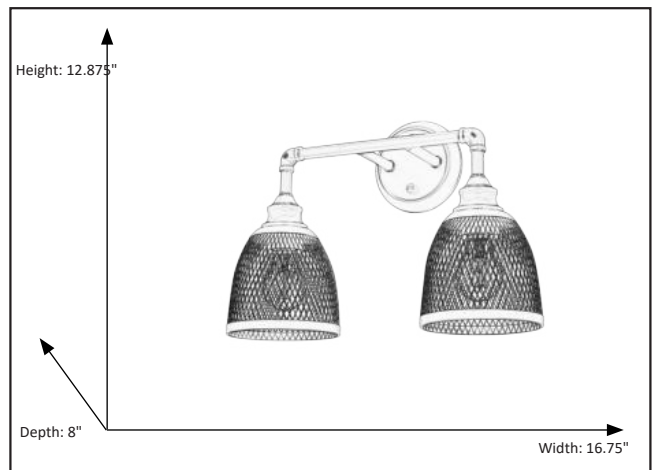

Amara

2-Light Sconce/Vanity

Description

The 2-light modern-industrial style with enduring appeal. Our sconce features a distinctive industrial look with its metal mesh shade in the simple form.

Features

Item Number	7-70391
Finish	Matte Black
Dimensions (HxWxD)	12.875" x 16.75" x 8"
Lamp Info	2 x 60W (E26)
Lamps Included	No

Electrical

Fixture requires a grounded electrical supply line to 120 volts AC.

Installation

Fixture attaches to electrical junction box securely anchored in wall or ceiling. All mounting hardware included.