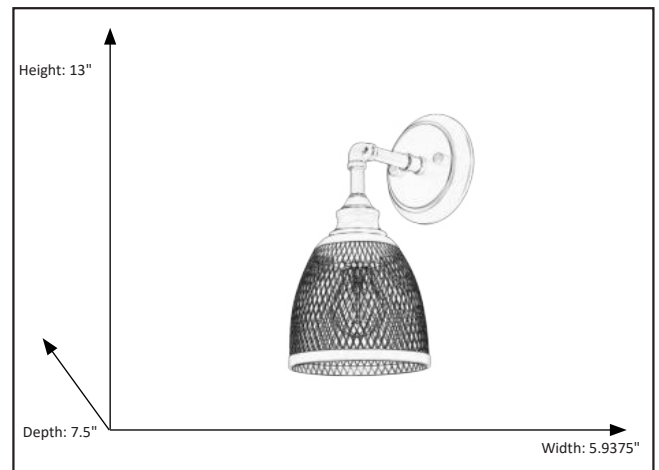

Amara

1-Light Sconce/Vanity

Description

Modern-industrial style with enduring appeal. Our sconce features a distinctive industrial look with its metal mesh shade in the simple form.

Features

Item Number	7-70388
Finish	Nickel
Dimensions (HxWxD)	13" x 5.9375" x 7.5"
Lamp Info	1 x 60W (E26)
Lamps Included	No