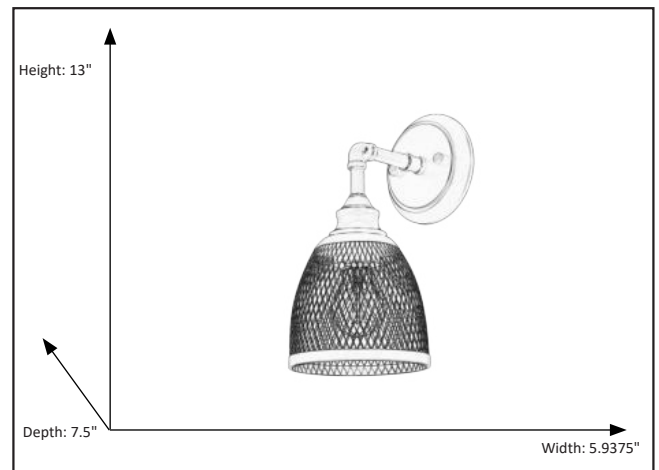

Amara

1-Light Sconce/Vanity

Description

Modern-industrial style with enduring appeal. Our sconce features a distinctive industrial look with its metal mesh shade in the simple form.

Features

Item Number	7-70385
Finish	Matte Black
Dimensions (HxWxD)	13" x 5.9375" x 7.5"
Lamp Info	1 x 60W (E26)
Lamps Included	No