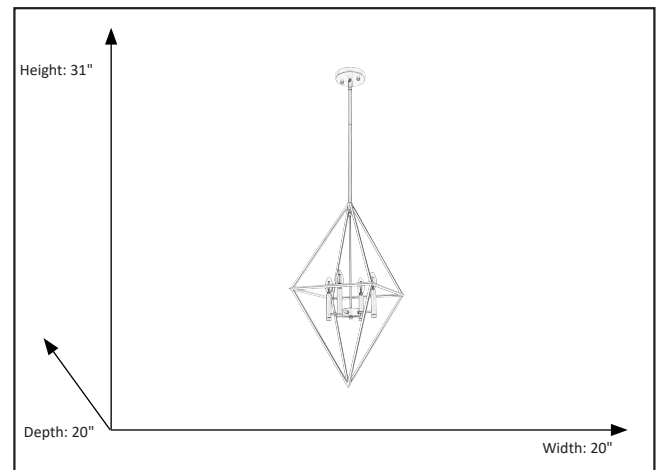

Gomez

4-Light 20" Geometric Triangle Pendant - CG

Description

The Gomez Collection 4-Light Geometric Triangle Pendant from Vivio Lighting is a beautiful contemporary solution with its classic unique shape and champagne gold finish.

Features

Item Number	7-70376
Finish	Champagne Gold
Dimensions (HxWxD)	31" x 20" x 20"
Lamp Info	4 x 60W (E12)
Lamps Included	No

Electrical

Fixture requires a grounded electrical supply line to 120 volts AC.