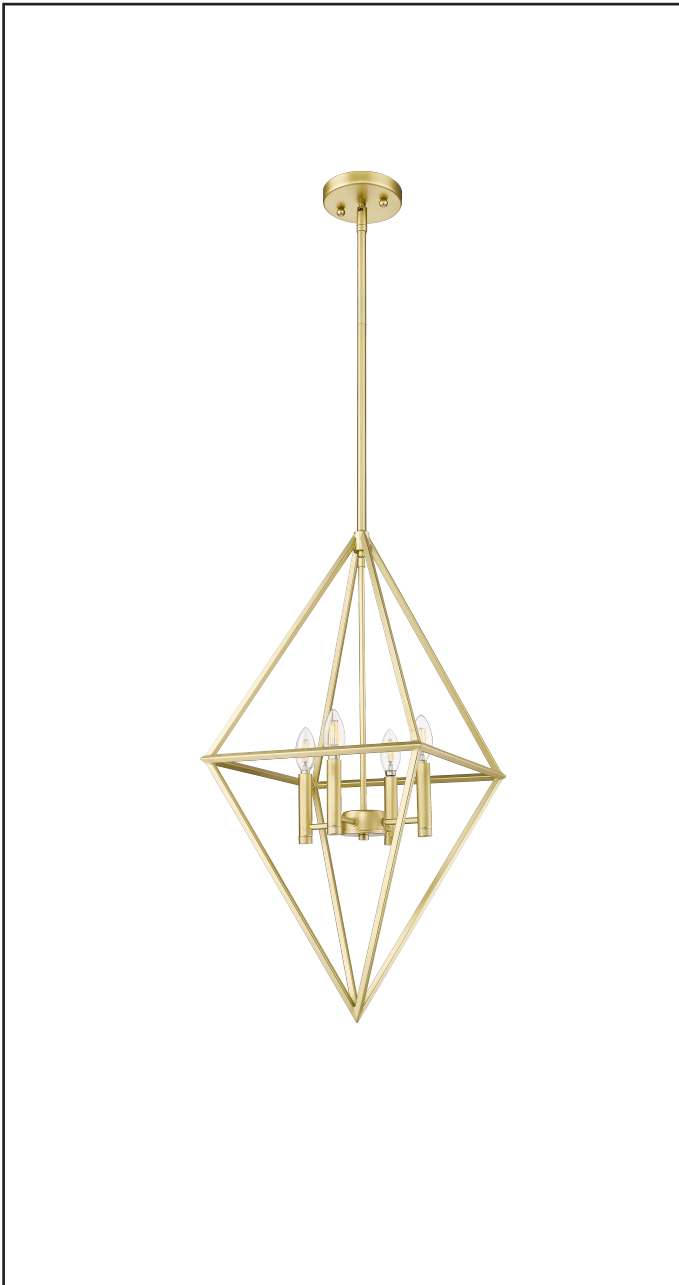

Gomez

4-Light 20" Geometric Triangle Pendant - CG

Description

The Gomez Collection 4-Light Geometric Triangle Pendant from Vivio Lighting is a beautiful contemporary solution with its classic unique shape and champagne gold finish.

Features

Item Number	7-70376
Finish	Champagne Gold
Dimensions (HxWxD)	31" x 20" x 20"
Lamp Info	4 x 60W (E12)
Lamps Included	No

Electrical

Fixture requires a grounded electrical supply line to 120 volts AC.