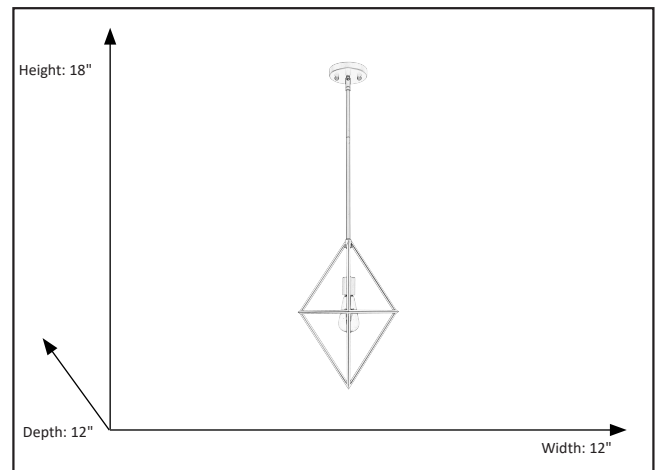

Gomez

1-Light 12" Geometric Triangle Pendant - CG

Description

The Gomez Collection 1-Light Geometric Triangle Pendant from Vivio Lighting is a beautiful contemporary solution with its classic unique shape and champagne gold finish.

Features

Item Number	7-70370
Finish	Champagne Gold
Dimensions (HxWxD)	18" x 12" x 12"
Lamp Info	1 x 60W (E26)
Lamps Included	No

Electrical

Fixture requires a grounded electrical supply line to 120 volts AC.